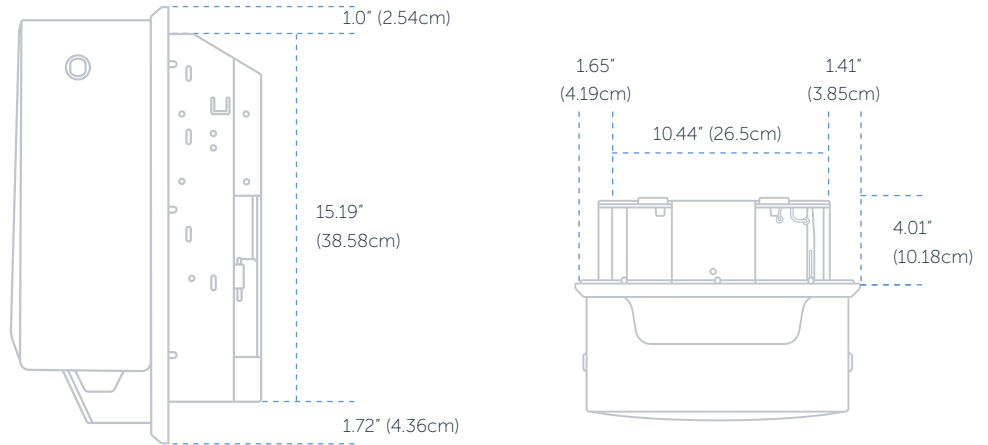

Rough Wall Opening

11" (28cm) Wide
15" (38cm) High
4" (10cm) Minimum Depth

ADA Compliant * ✓

PRODUCT FEATURES

- Precision detection from patented dual sensors provides effortless operation with a single motion.
- With practically noiseless operation, ICON™ hand towel dispenser is 85% quieter than the leading competition.¹
- LED lights communicate when a unit needs attention, minimizing touchpoints for an improved experience.
- LED lights communicate when a unit needs attention, minimizing touchpoints for an improved experience.
- Stub roll capability enables restocking before the roll is empty, streamlining maintenance.
- Long-lasting battery life, single set of batteries can last for more than 150,000 dispenses²
- Versatile security options of keyed or keyless entry, and the choice of left or right lock location for easier access.
- Versatile security options of keyed or keyless entry, and the choice of left or right lock location for easier access.
- Color-coded system simplifies maintenance and minimizes touchpoints, for a more hygienic paper towel change-over.
- Three sheet length settings, and two sensor sensitivity settings