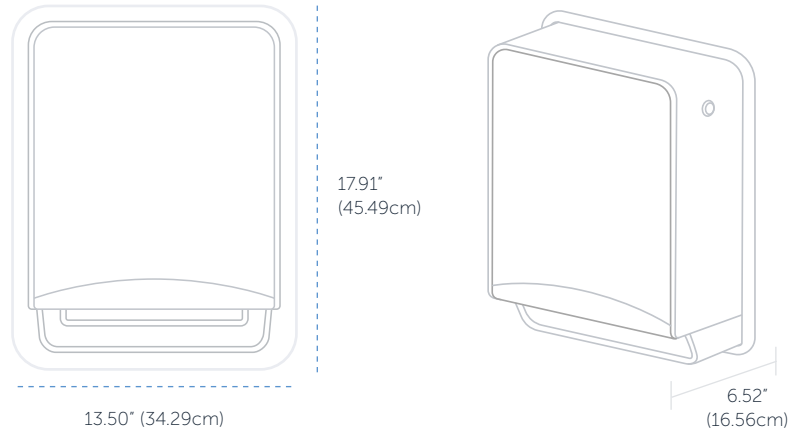

OVERVIEW

ICON™ Automatic Roll Towel  
Dispenser | Wall Mount

Dimensions (WxHxD)	Qty/Case
12.41" x 16.53" x 10.19" 31.5cm x 42cm, 25.88cm	1x

Lifetime Warranty! ✓

12.41" (31.5cm)

10.19" (25.88cm)

16.53" (42cm)

OVERVIEW

ICON™ Automatic Roll Towel  
Dispenser | Recessed

Dimensions (WxHxD)	Qty/Case
13.50" x 17.91" x 6.52" 34.29cm x 45.49cm, 16.56cm	1x

Stainless Steel (53706)

**Lifetime Warranty†** ✓

MOUNTING SPECIFICATIONS