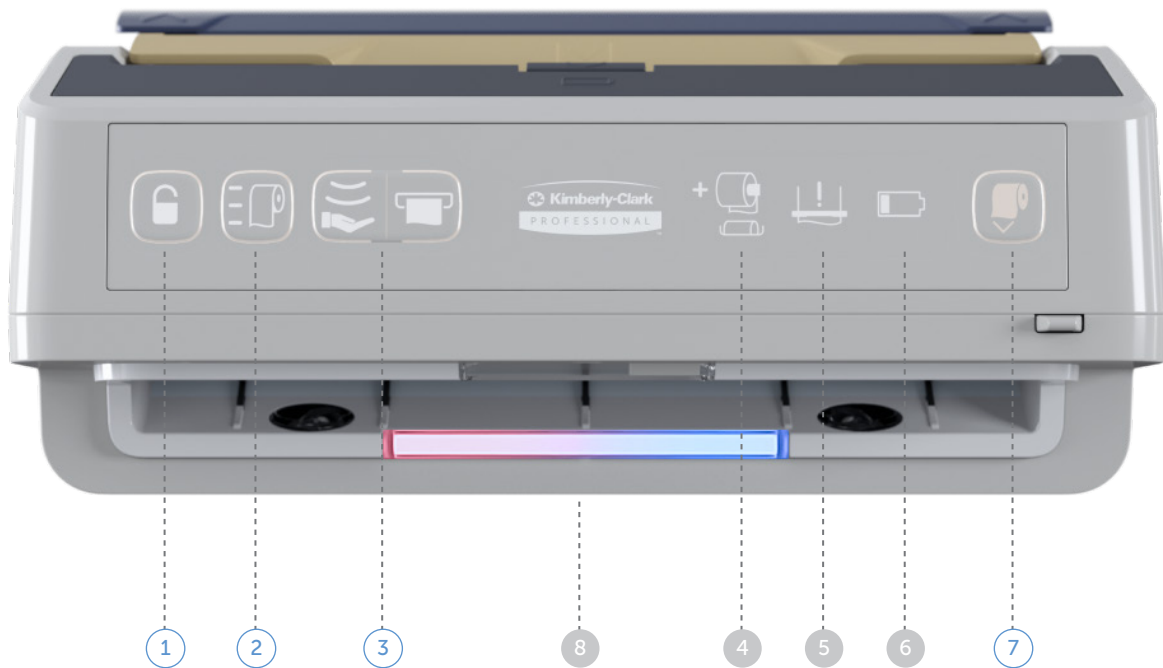

### Colour-coded Touchpoints

Custom engineered brackets make installation a snap with a built-in level and clip-on mounting.

REFINED MAINTENANCE

# Touch panel simplicity

The easy-to-read touch panel is designed for intuitive servicing while preventing accidental setting adjustments.

CONTROLS

- 1 Lock-out feature**  
Prevents accidental setting changes.  
Hold button for 3 seconds to unlock.
- 2 Towel length**  
Select from 3 sheet length options:  
10" (25.5cm), 12" (30.5cm) and 14" (35.5cm)
- 3 Sensor sensitivity/Hanging mode**  
Set towel in hidden or hanging mode and adjust sensor to 2 levels  
of sensitivity.
- 7 Feed paper**  
Manually feed paper with a touch of a button for refined reloading.