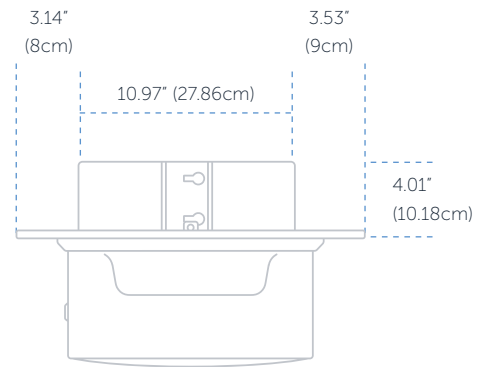

OVERVIEW

ICON™ Automatic Roll Towel  
Dispenser | Recessed with Trim

Dimensions (WxHxD)	Qty/Case
17.64" x 22" x 6.52" 44.8cm x 55.88cm, 16.56cm	1x

Stainless Steel (53699)

**Lifetime Warranty†** ✓

17.64" (44.8cm)

22"  
(55.88cm)

6.52"  
(16.56cm)

MOUNTING SPECIFICATIONS

Suggested mounting height is 48" (122cm) from the floor.

When installed properly and used with the corresponding product, this dispenser meets ADA Standard 28 CFR Part 36, local rules may vary.

**Rough Wall Opening**

11" (28cm) Wide  
15" (38cm) High  
4" (10cm) Minimum Depth

**ADA Compliant\*** ✓

2.86" (7.26cm)

15.04"  
(38.20cm)

4.10" (10.4cm)

3.14"  
(8cm)

3.53"  
(9cm)