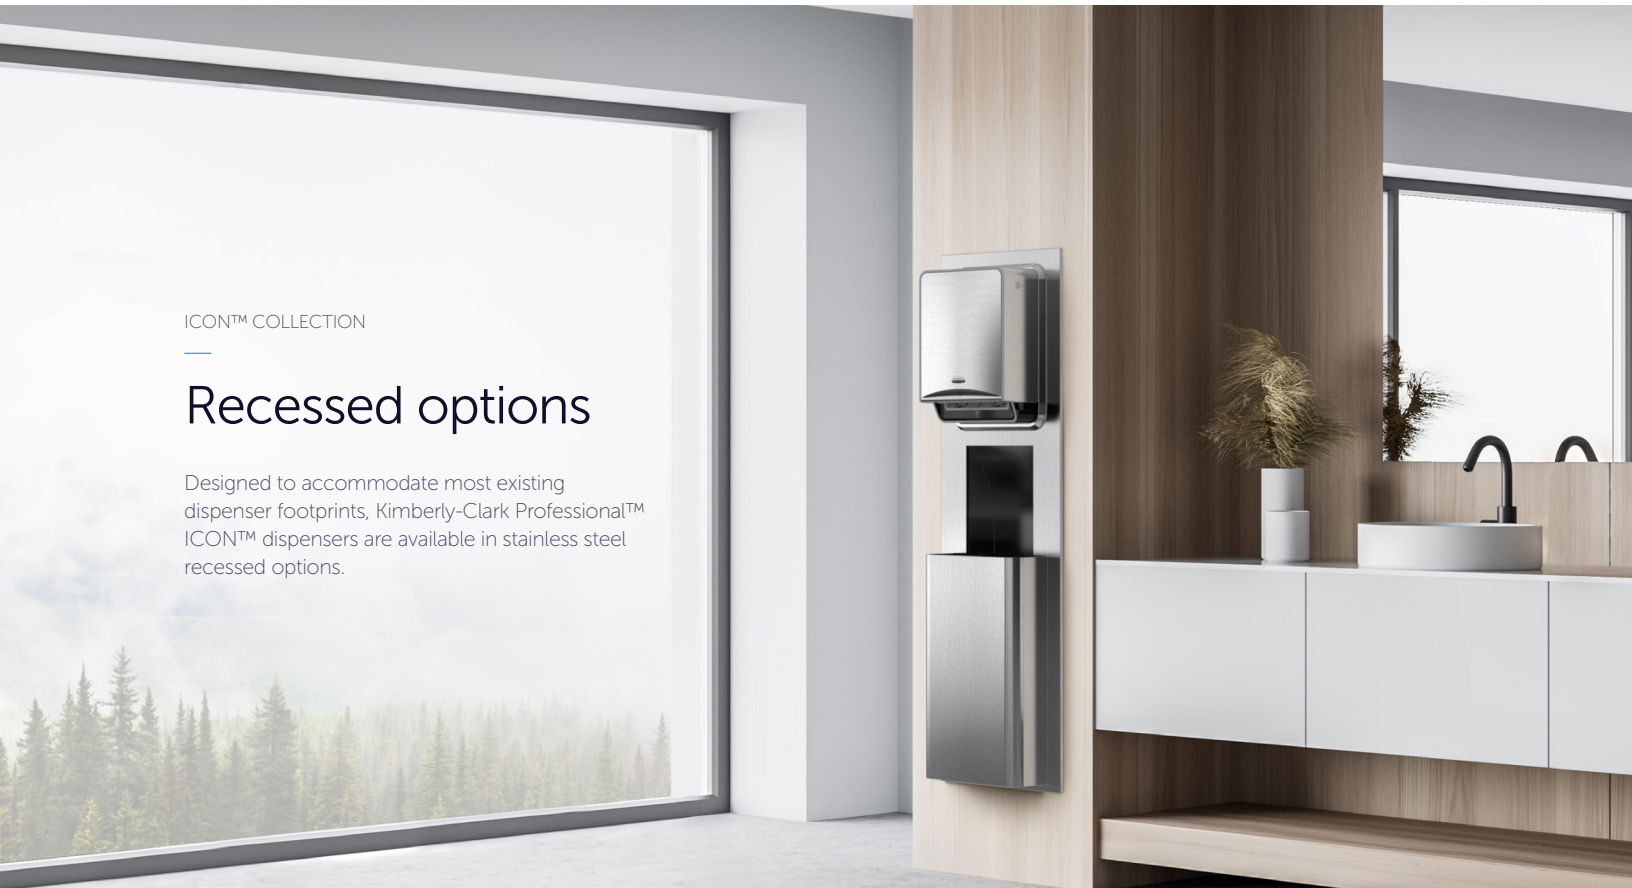

ICON™ COLLECTION

Recessed options

Designed to accommodate most existing dispenser footprints, Kimberly-Clark Professional™ ICON™ dispensers are available in stainless steel recessed options.