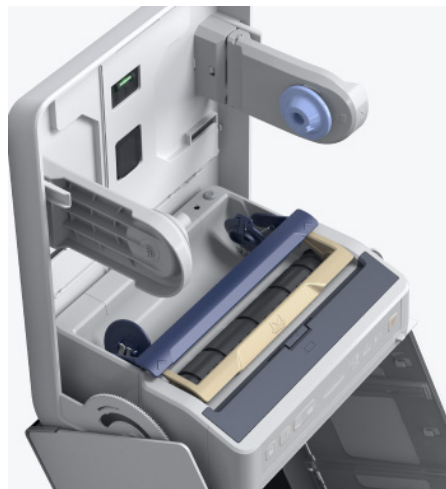

Color-coded touch-points

An intuitive color-coded system simplifies maintenance and minimizes touchpoints, for a more hygienic paper towel change-over.