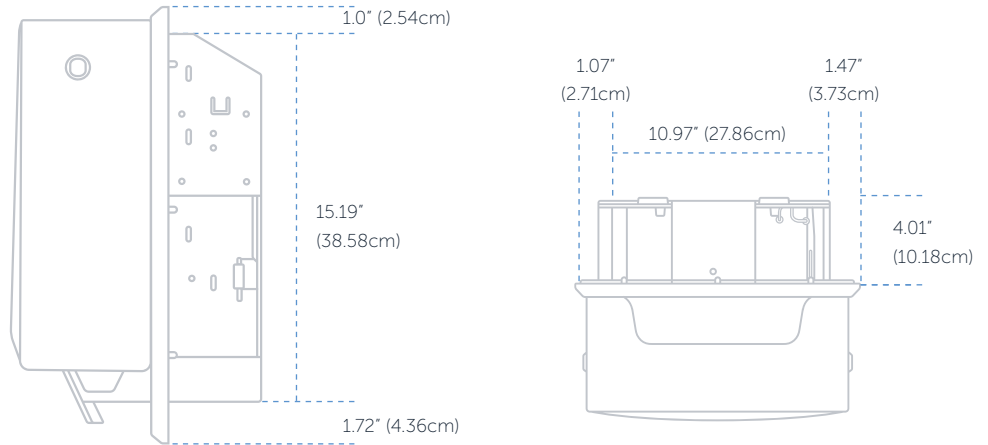

Rough Wall Opening

11" (28cm) Wide
15" (38cm) High
4" (10cm) Minimum Depth

ADA Compliant * ✓

PRODUCT FEATURES

- Precision detection from patented dual sensors provides effortless operation with a single motion.
- With practically noiseless operation, ICON™ hand towel dispenser is 85% quieter than the leading competition.¹
- LED lights communicate when a unit needs attention, minimizing touchpoints for an improved experience.
- LED lights communicate when a unit needs attention, minimizing touchpoints for an improved experience.
- Stub roll capability enables restocking before the roll is empty, streamlining maintenance.
- Long-lasting battery life, single set of batteries can last for more than 150,000 dispenses²
- Versatile security options of keyed or keyless entry, and the choice of left or right lock location for easier access.
- Versatile security options of keyed or keyless entry, and the choice of left or right lock location for easier access.
- Color-coded system simplifies maintenance and minimizes touchpoints, for a more hygienic paper towel change-over.
- Three sheet length settings, and two sensor sensitivity settings