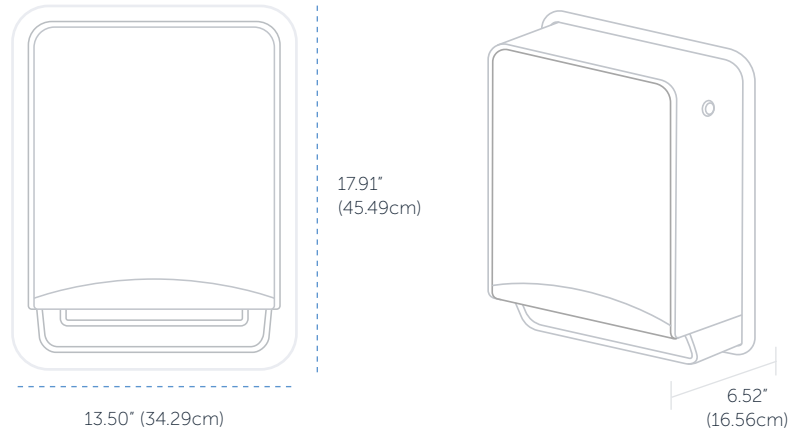

OVERVIEW

ICON™ Automatic Roll Towel  
Dispenser | Recessed

Dimensions (WxHxD)	Qty/Case
13.50" x 17.91" x 6.52" 34.29cm x 45.49cm, 16.56cm	1x

Stainless Steel (53706)

**Lifetime Warranty†** ✓

MOUNTING SPECIFICATIONS

Suggested mounting height is 48" (122cm) from the floor.

When installed properly and used with the corresponding product, this dispenser meets ADA Standard 28 CFR Part 36, local rules may vary.

**Rough Wall Opening**

OVERVIEW

ICON™ Automatic Roll Towel  
Dispenser | Narrow Recessed

Dimensions (WxHxD)	Qty/Case
13.50" x 17.91" x 6.52" 34.29cm x 45.49cm, 16.56cm	1x

Stainless Steel (53697)

**Lifetime Warranty†** ✓

MOUNTING SPECIFICATIONS