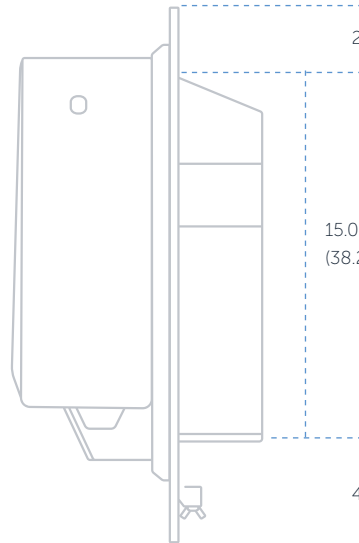

OVERVIEW

ICON™ Automatic Roll Towel  
Dispenser | Recessed with Trim

Dimensions (WxHxD)	Qty/Case
17.64" x 22" x 6.52" 44.8cm x 55.88cm, 16.56cm	1x

Stainless Steel (53699)

**Lifetime Warranty†** ✓

17.64" (44.8cm)

22"  
(55.88cm)

6.52"  
(16.56cm)

MOUNTING SPECIFICATIONS

Suggested mounting height is 48" (122cm) from the floor.

When installed properly and used with the corresponding product, this dispenser meets ADA Standard 28 CFR Part 36, local rules may vary.

**Rough Wall Opening**

11" (28cm) Wide  
15" (38cm) High  
4" (10cm) Minimum Depth

**ADA Compliant\*** ✓

2.86" (7.26cm)

15.04"  
(38.20cm)

4.10" (10.4cm)

3.14"  
(8cm)

3.53"  
(9cm)